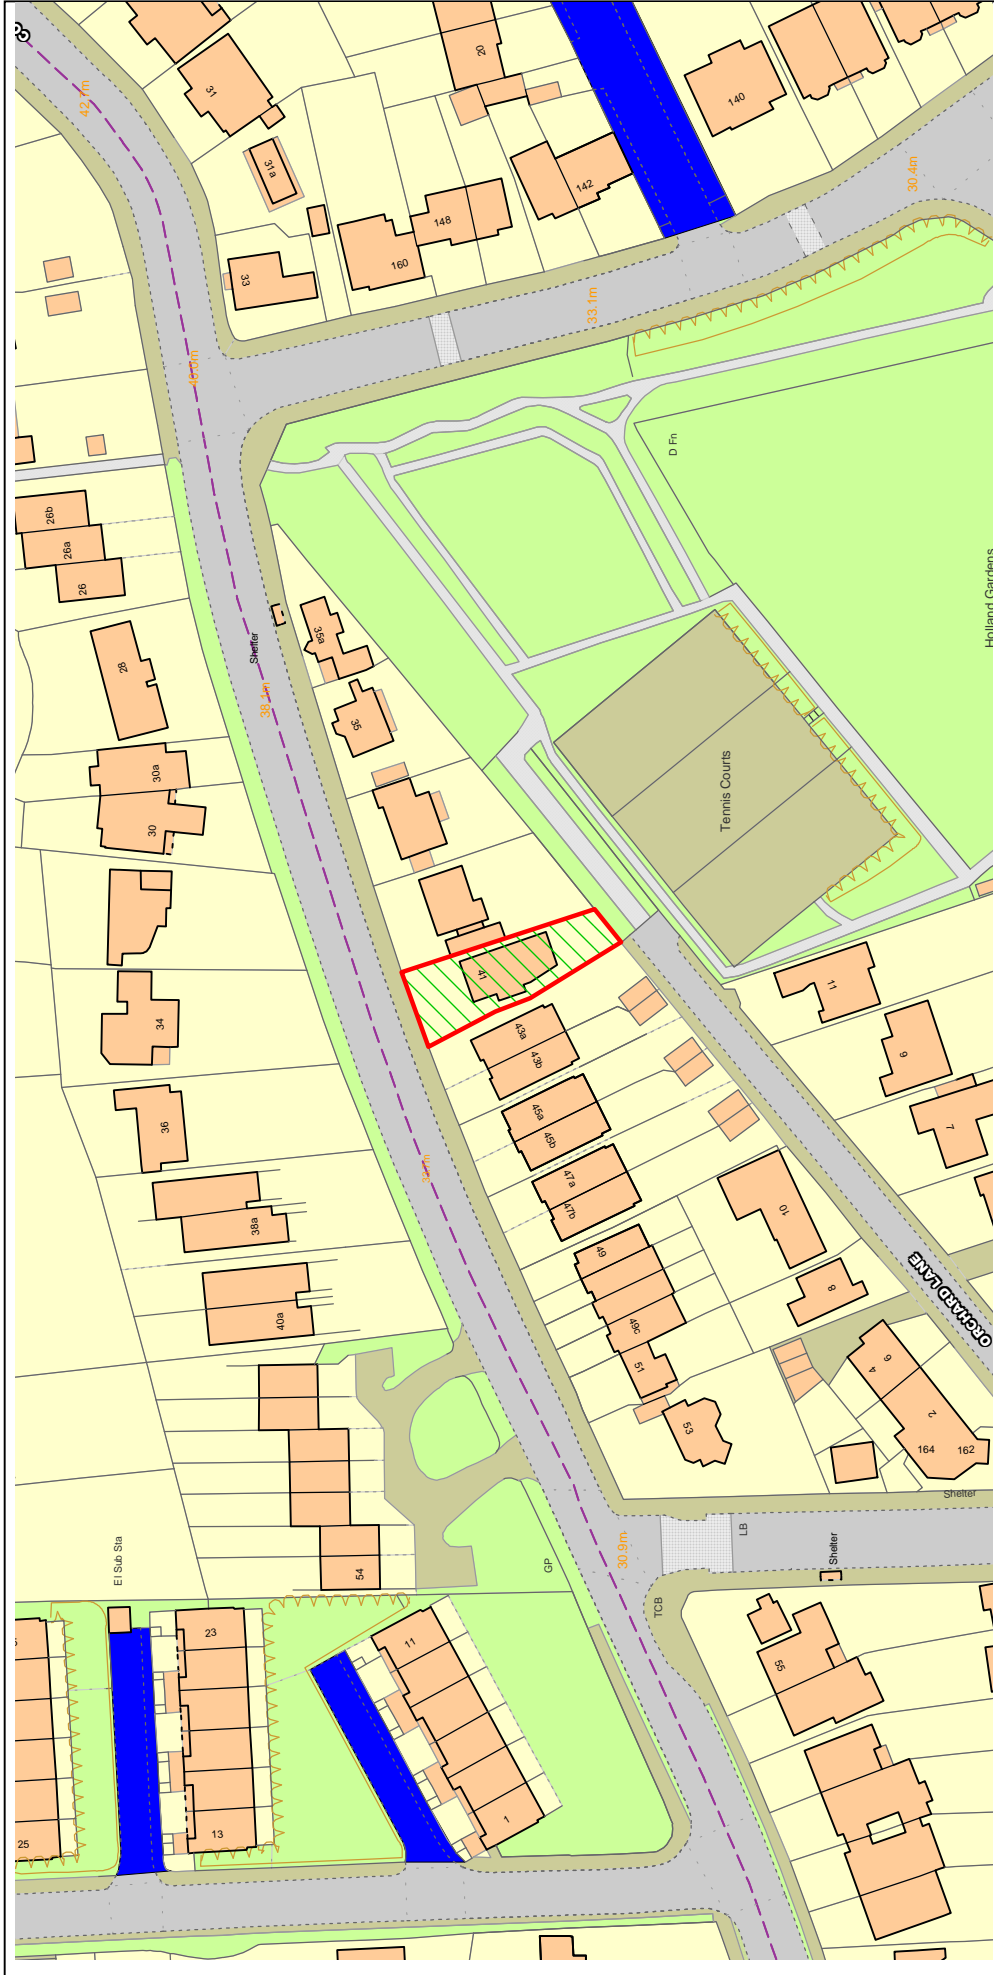

# NORTHGATE SE GIS Print Template

Text Details **41 Cottenham Park Rd**

This material has been reproduced from Ordnance Survey digital map data with the permission of the controller of the controller of Her Majesty's Stationery Office, © Crown Copyright.

This page is intentionally left blank